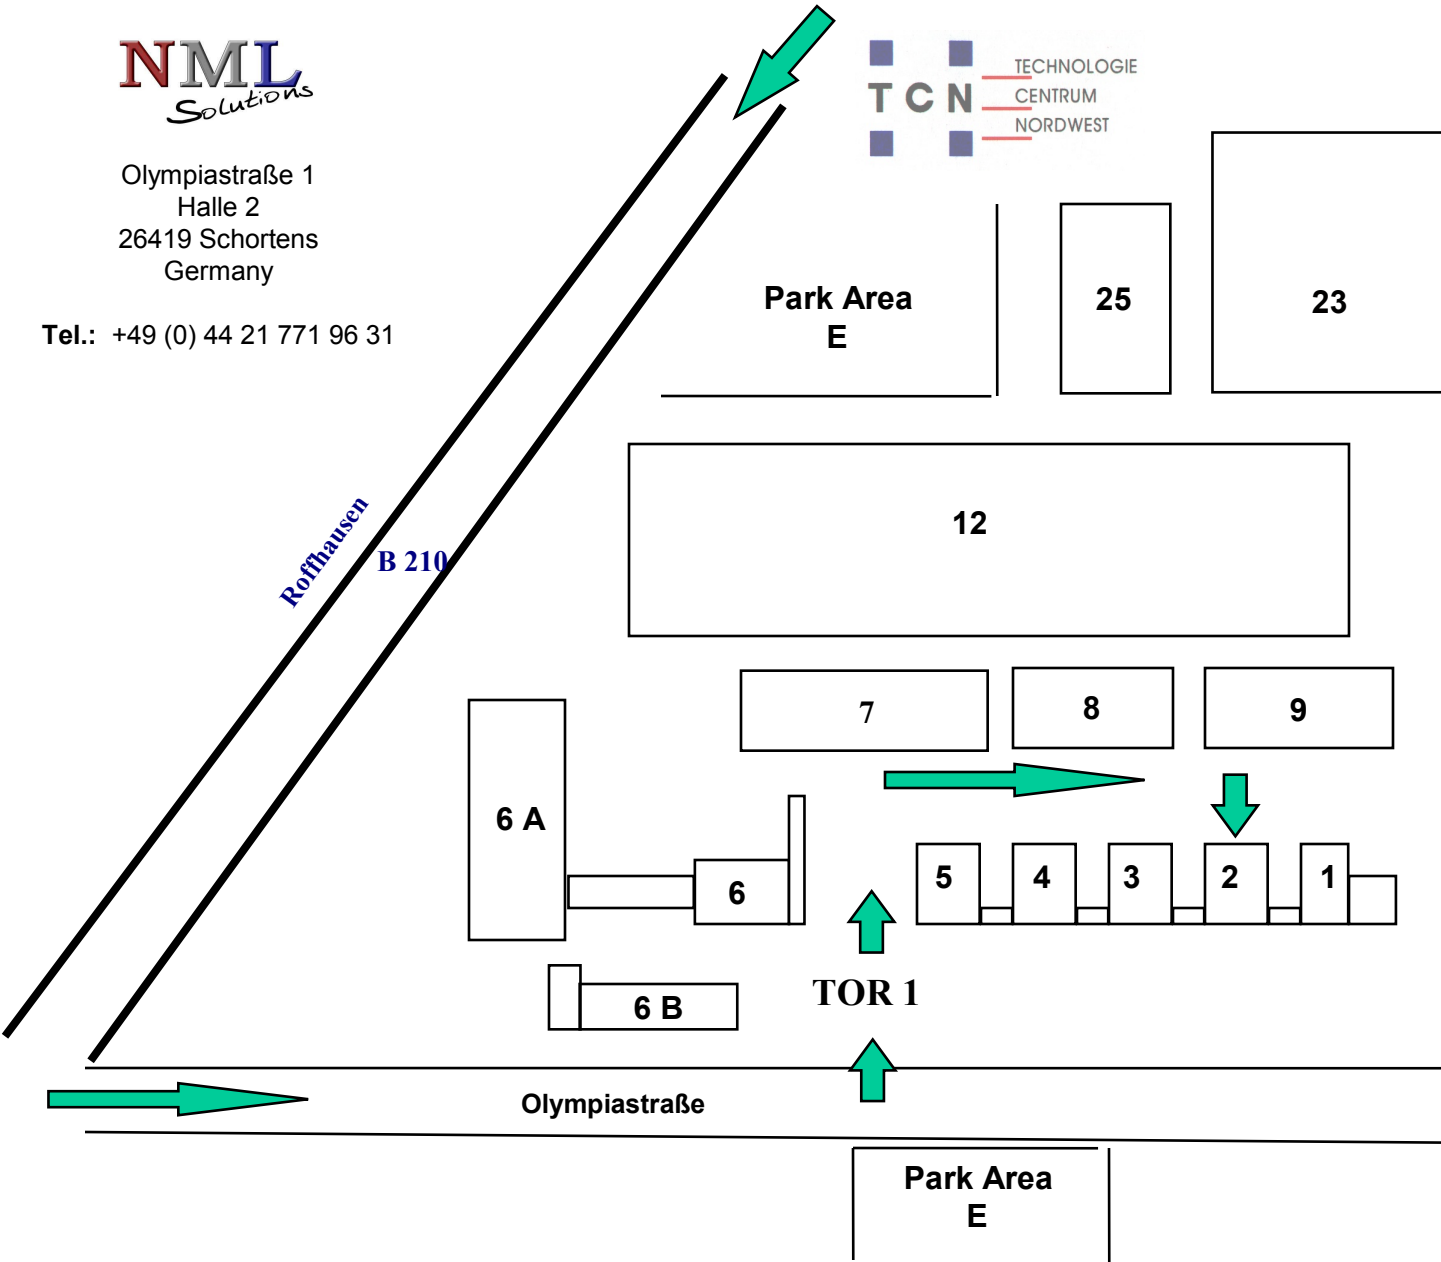

Olympiastraße 1
Halle 2
26419 Schortens
Germany

Tel.: +49 (0) 44 21 771 96 31

Directions -> NML Solutions (Technologie Centrum Nordwest)

Follow the Motorway **A29** direction Wilhelmshaven. At Wilhelmshavener Kreuz, Exit at Wilhelmshaven -Süd / Roffhausen. You then join the **B210**. Follow the signs for Wilhelmshaven. Shortly you will see the Technologie Centrum Nordwest to your left side. After approx. 1 km turn left at the traffic lights (after TCN building) into the Olympiastraße. After 100m turn left through main gate (**Tor 1**). Take the next right and drive approx. 150M until you see Halle 2 on your right.

We are on the ground floor on the lefthandside.